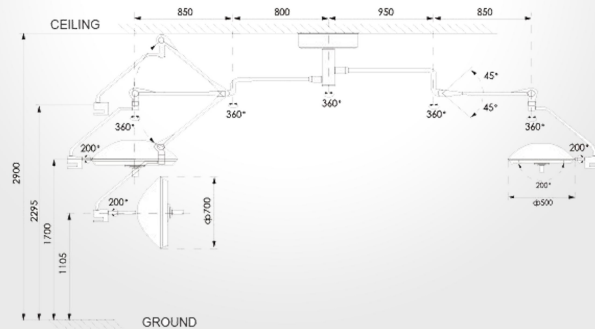

700/500LED

Adjustable color temperature

Through reliable beam synthesis control technology, the color temperature can be adjusted between 3800K-5000K under the condition that the color rendering index is 93. Surgeons can adjust the color temperature according to their own habits or different surgical sites to achieve the ideal tissue contrast and achieve the best tissue resolution.

700/500LED one key low light (Endoscope)

The operation shadowless lamp is equipped with a one-key low light (endoscope) lighting mode, which is convenient for the surgeon to quickly switch from the general mode. It does not interfere with the doctor's field of vision and the observation of tissues during endoscopic surgery.

Main Technical Data

700/500LED Adjust Color Temperature	
illuminance	≥160,000Lux ≥140,000Lux
Colour temperature	3800±500K 4400±500K 5000±500K
Colour reduction index(Ra)	95
Total irradiance	544W/㎡ 534W/㎡
Size of light field	250-300mm
Service life of illuminant	50,000h
Power supply voltage	AC110-240V 50/60Hz
Lowest height of installation	2900mm
Total power consumptio	80W 60W
Total LED bulb quantity	180pcs(18*6+12*6)
ENDO	YES